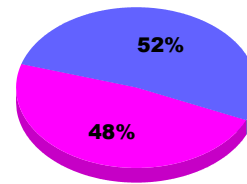

Jul/Aug/Sep

Male Female